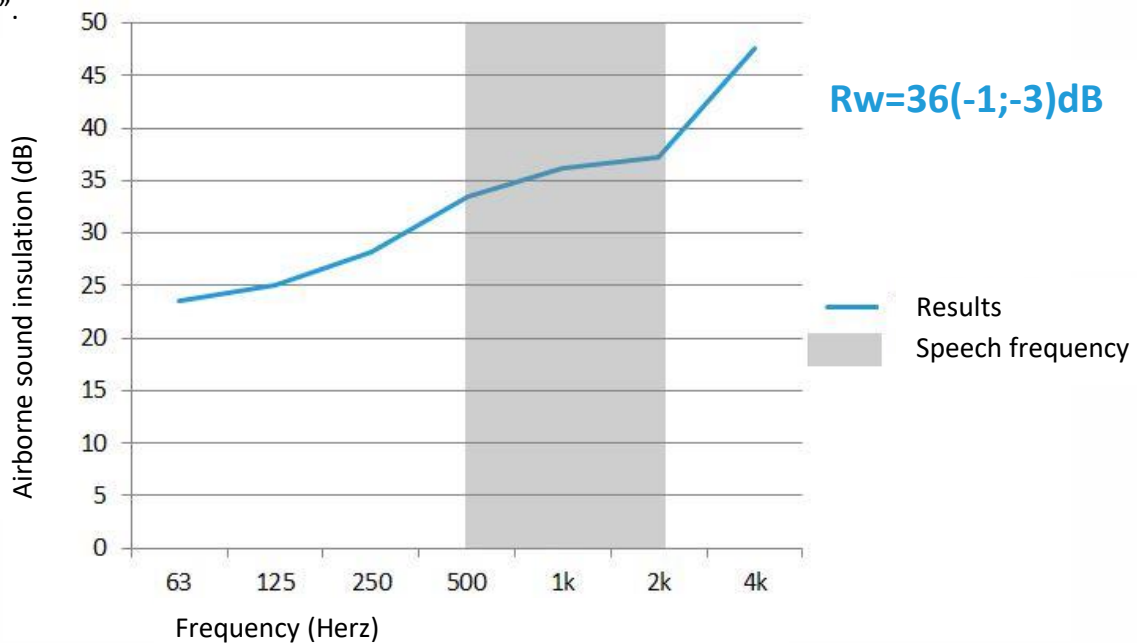

Airborne sound insulation – Verwol Vintage Vision

Characteristics

Product line: Verwol Vintage Vision
 Surface: Glass
 Reference: 00330-11159-02
 Date: February 23, 2016

Test results

This sound insulation test has been carried out according to NEN-EN-ISO 10140-2 and NEN-EN-ISO 717-1 at the sound test laboratory of DPA Cauberg-Huygen(NL). The measurements of the test opening between the two rooms are 4.300mm x 2.800mm (WxH), which equals approximately 14'-1" X 9'-2".