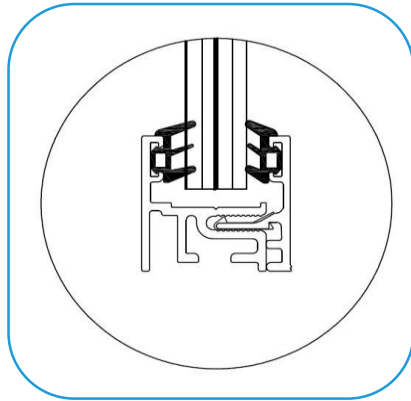

Verwol Slimline Clearvision Single

Verwol Slimline Clearvision Single product sheet

The Verwol Slimline Clearvision Single™ is a glazed architectural wall with great sound insulation features. Perfectly suitable for offices where speech privacy and quiet areas are desirable.

Track colors

The Slimline head- and base tracks are available in black (RAL 7021), white (RAL 9010) and grey (RAL 7035).

Verwol Slimline Clearvision Single

Technical characteristics

Thickness:	25mm. / [1"]
Panel width:	up to 900mm [36"]
Height:	max. 3.000mm [10"]
Head tracks:	aluminium, 30mm high [1-1/4"]
Base Tracks:	aluminium, 30mm high [1-1/4"]
Sound insulation:	Rw=36dB
Glass to glass connection:	Flush joint

Head track

Base track

Flush joint glass connection